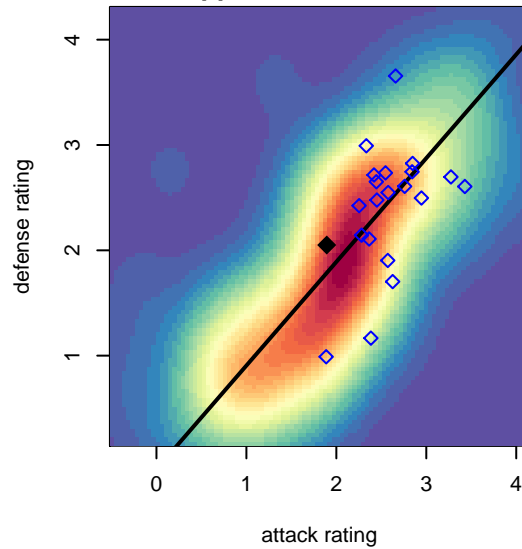

FWFC Blue G02

Federal Way FC
 Federal Way, WA
 G02 total strength=1369
 attack=6.64 defense=7.77
 fall league = RCL G02 Div 2

alt names used:
 FEDERAL WAY FOOTBALL FWFC G02 BLUE
 FEDERAL WAY FOOTBALL FWFC G02 BLUE
 FWFC G02 Blue
 FWFC G02 Blue (A)
 FWFC G02 Blue
 FWFC G02 Blue
 FWFC G02 Blue (A)

**attack and defense variance (black dot)
relative to other teams
and top 10 in region**

**attack and defense rating
relative to others at age
and all opponents in last 13 months**

Performance relative to 13 month average