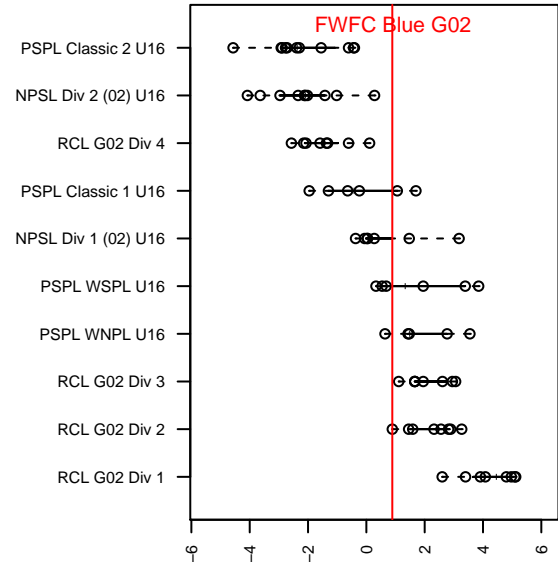

FWFC Blue G02

Federal Way FC
 Federal Way, WA
 G02 total strength=1369
 attack=6.64 defense=7.77
 fall league = RCL G02 Div 2

alt names used:
 FEDERAL WAY FOOTBALL FWFC G02 BLUE
 FEDERAL WAY FOOTBALL FWFC G02 BLUE
 FWFC G02 Blue
 FWFC G02 Blue (A)
 FWFC G02 Blue
 FWFC G02 Blue
 FWFC G02 Blue (A)

**attack and defense variance (black dot)
relative to other teams
and top 10 in region**

**attack and defense rating
relative to others at age
and all opponents in last 13 months**

Performance relative to 13 month average