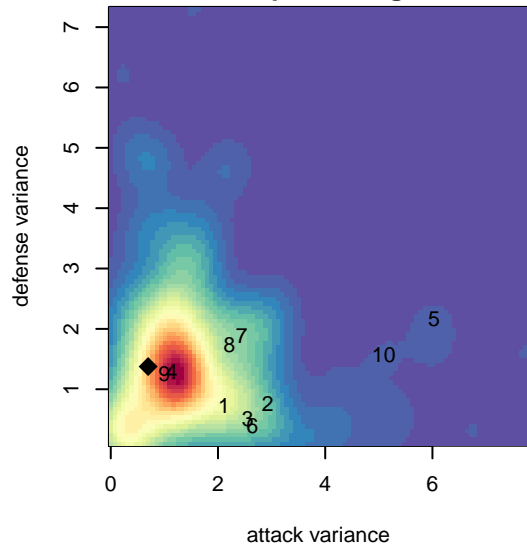

FWFC Blue G02

Federal Way FC
 Federal Way, WA
 G02 total strength=1369
 attack=6.64 defense=7.77
 fall league = RCL G02 Div 2

alt names used:
 FEDERAL WAY FOOTBALL FWFC G02 BLUE
 FEDERAL WAY FOOTBALL FWFC G02 BLUE
 FWFC G02 Blue
 FWFC G02 Blue (A)
 FWFC G02 Blue
 FWFC G02 Blue
 FWFC G02 Blue (A)

**attack and defense variance (black dot)
relative to other teams
and top 10 in region**

**attack and defense rating
relative to others at age
and all opponents in last 13 months**

Performance relative to 13 month average