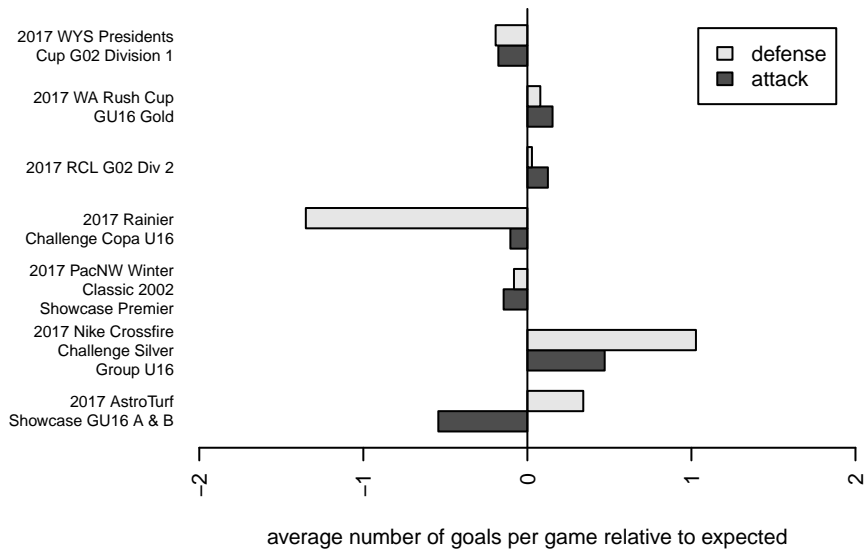

Venues played:
 2017 Rainier Challenge Copa U16
 2017 Nike Crossfire Challenge Silver Group U1
 2017 WA Rush Cup GU16 Gold
 2017 AstroTurf Showcase GU16 A & B
 2017 RCL G02 Div 2
 2017 PacNW Winter Classic 2002 Showcase P
 2017 WYS Presidents Cup G02 Division 1

**attack and defense variance (black dot)
relative to other teams
and top 10 in region**

**attack and defense rating
relative to others at age
and all opponents in last 13 months**

Performance relative to 13 month average