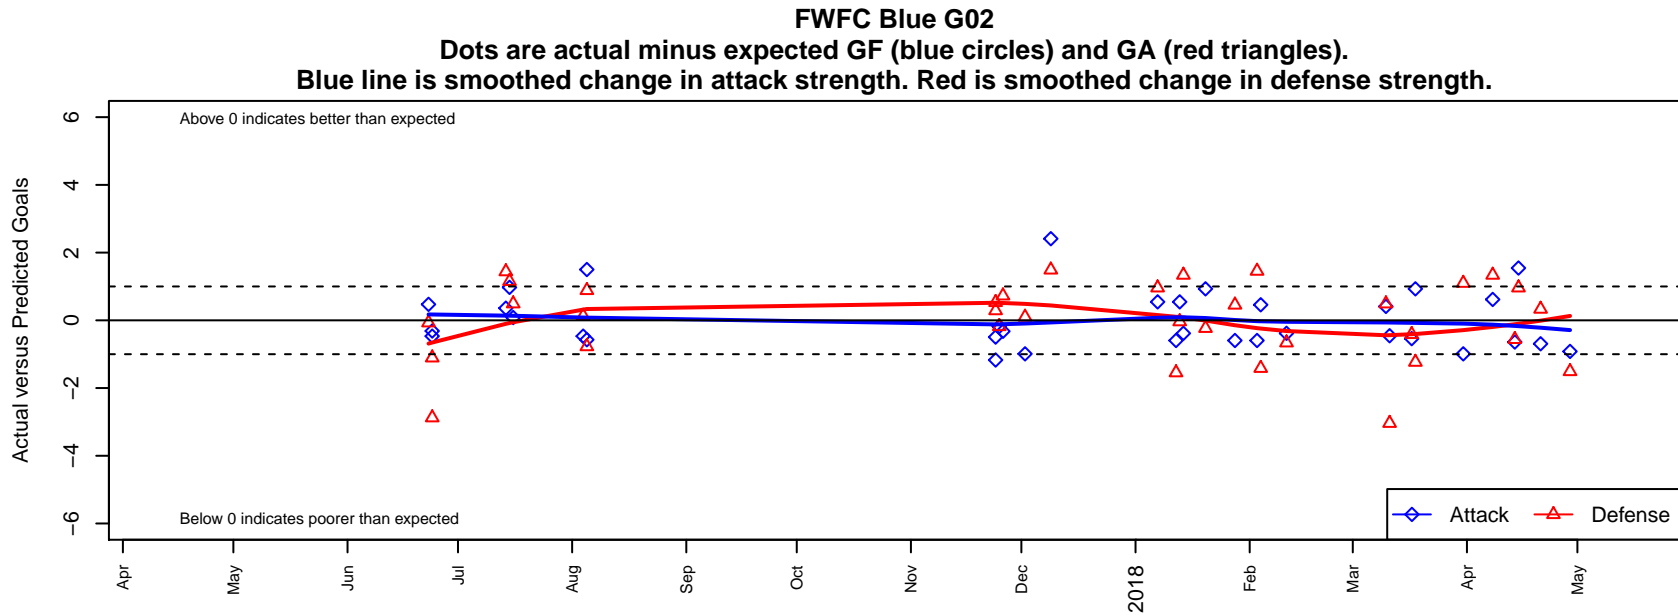

FWFC Blue G02

Federal Way FC
 Federal Way, WA
 G02 total strength=1369
 attack=6.64 defense=7.77
 fall league = RCL G02 Div 2

alt names used:
 FEDERAL WAY FOOTBALL FWFC G02 BLUE
 FEDERAL WAY FOOTBALL FWFC G02 BLUE
 FWFC G02 Blue
 FWFC G02 Blue (A)
 FWFC G02 Blue
 FWFC G02 Blue
 FWFC G02 Blue (A)

**attack and defense variance (black dot)
relative to other teams
and top 10 in region**

**attack and defense rating
relative to others at age
and all opponents in last 13 months**

Performance relative to 13 month average