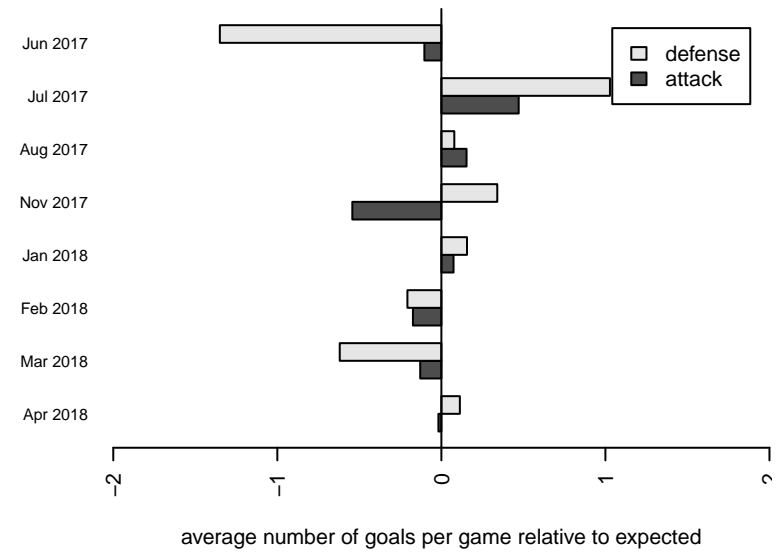

Performance relative to 13 month average